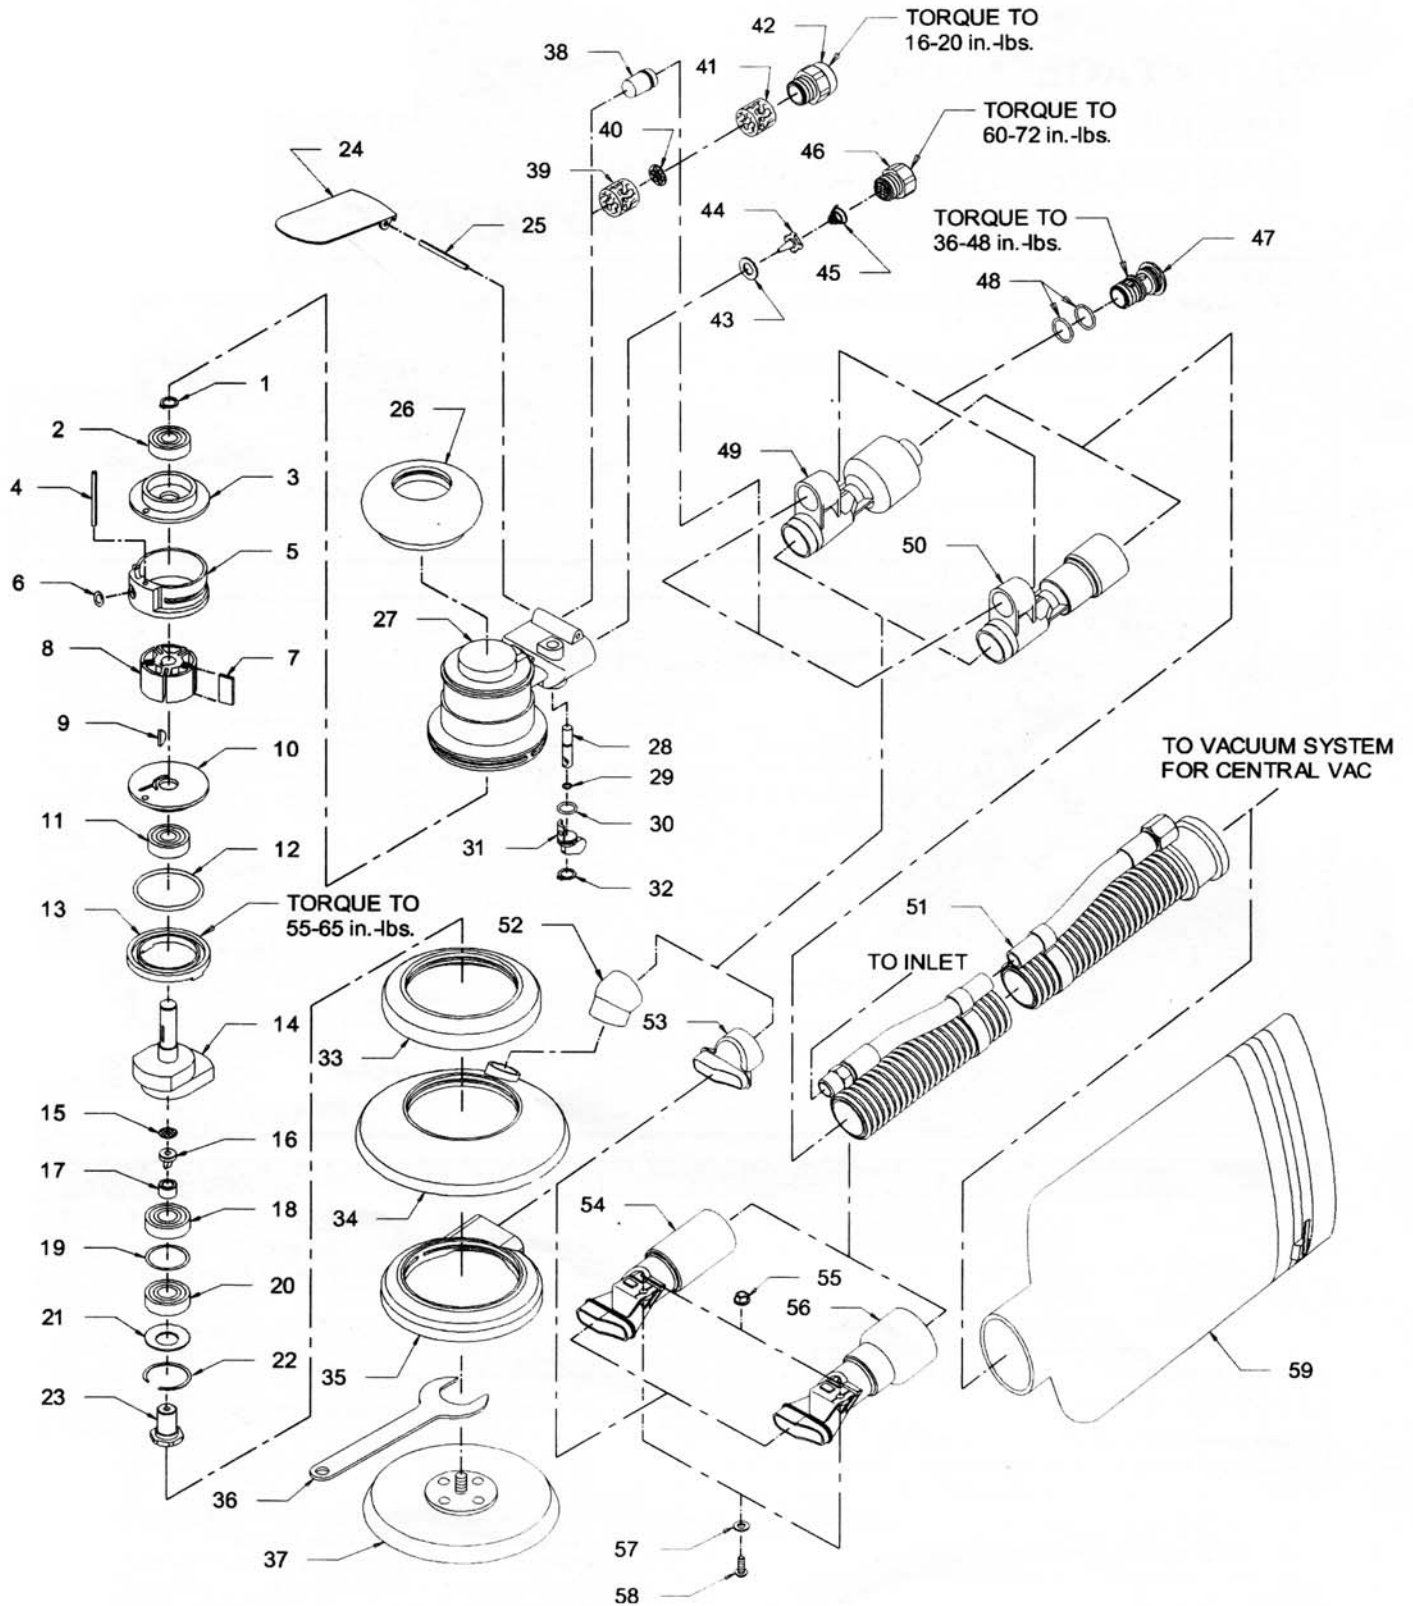

## Random Orbital Sander Parts List

Item	Part No.	Description	Qty.
1	AVA0040	RETAINING RING	1
2	AVA0021	BEARING	1
3	AVA0065	REAR ENDPLATE	1
4	AVA0004	PIN (included with Item 5)	1
5	AVA0067	CYLINDER ASSEMBLY (includes Item 4)	1
6	AVA0042	O-RING	1
7	AVA0010	VANE (5 are included in Item 8 Set)	1
8	AVA0063	ROTOR, VANES (5) AND KEY SET	1
9	AVA0041	KEY, INCLUDED IN ITEM 8 SET	1
10	AVA0064	FRONT ENDPLATE	1
11	AVA0019	BEARING	1
12	AVA0045	O-RING	1
13	AVA0001	LOCK RING	1
14	AVB0077	3-3½ in. 3/16 in. (5 mm) ORBIT AirSHIELD™ SHAFT BALANCER	1
14	AVB0072	5 in. 3/16 in. (5 mm) ORBIT AirSHIELD™ SHAFT BALANCER	1
14	AVB0073	6 in. 3/16 in. (5 mm) ORBIT AirSHIELD™ SHAFT BALANCER	1
14	AVB0076	3-3½ in. 3/32 in. (2.5 mm) ORBIT AirSHIELD™ SHAFT BALANCER	1
14	AVB0074	5 in. 3/32 in. (2.5 mm) ORBIT AirSHIELD™ SHAFT BALANCER	1
14	AVB0075	6 in. 3/32 in. (2.5 mm) ORBIT AirSHIELD™ SHAFT BALANCER	1
15	AVA0122	FILTER	1
16	AVA0121	VALVE	1
17	AVA0120	RETAINER	1
18	AVA0035	BEARING	1
19	AVA0193	SHIM	1
20	AVA0020	BEARING	1
21	AVA0017	WASHER	1
22	AVA0018	RETAINING RING	1
23	AVB0018	SPINDLE	1
24	AVA0069	LEVER FOR 10,000 RPM (3/16 in. (5 mm) Orbit Machines)	1
24	AVA0070	LEVER FOR 12,000 RPM (3/16 in. (5 mm) Orbit Machines)	1
24	AVA0331	LEVER FOR 10,000 RPM (3/32 in. (2.5 mm) Orbit Machines)	1
24	AVA0332	LEVER FOR 12,000 RPM (3/32 in. (2.5 mm) Orbit Machines)	1
25	AVA0031	PIN	1
26	AVB0007	2 1/2 in. GRIP (65 mm)	1
26	AVB0008	2 ¾ in. GRIP (70 mm) STANDARD	1
26	AVB0009	3 in. GRIP (75 mm)	1
27	AVA0106	HOUSING	1
28	AVA0008	VALVE STEM ASSEMBLY INCLUDES (29) O-RING	1
29	AVA0098	O-RING, INCLUDED IN ITEM 28 SET	1
30	AVA0043	O-RING	1
31	AVB0014	SPEED CONTROL	1
32	AVA0039	RETAINING RING	1
33	AVB0033	3-3½ & 5 in. TE NON-VAC SHROUD	1
33	AVB0012	5/6 in. NON-VAC SHROUD	1
34	AVC0023	3-3½ in. VACUUM SKIRT	1
34	AVC0022	5/6 in. VACUUM SHROUD FOR LP OR 6 in. TE PADS	1